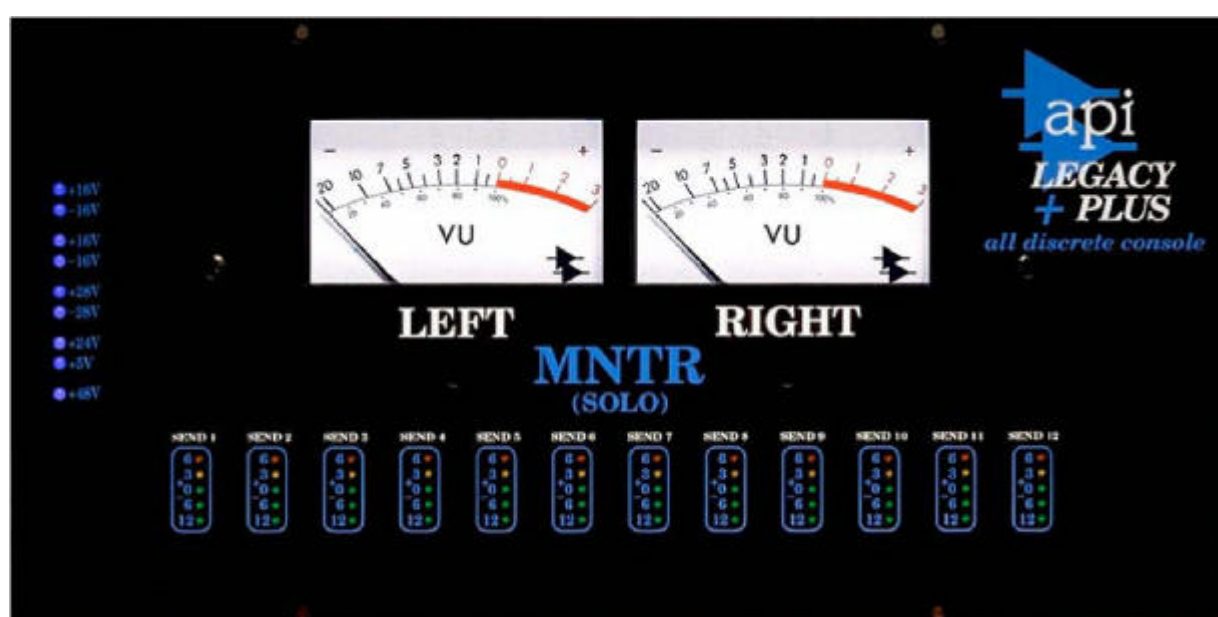

## Legacy Plus

- 24 Main Busses
- 12 Aux Sends (3 stereo)
- 3 Stereo Busses
- Dual Input (inline)

## Legacy

- 16 Main Busses
- 6 Auxes (1 stereo)
- 2 Stereo Busses
- All Input or Split

Legacy