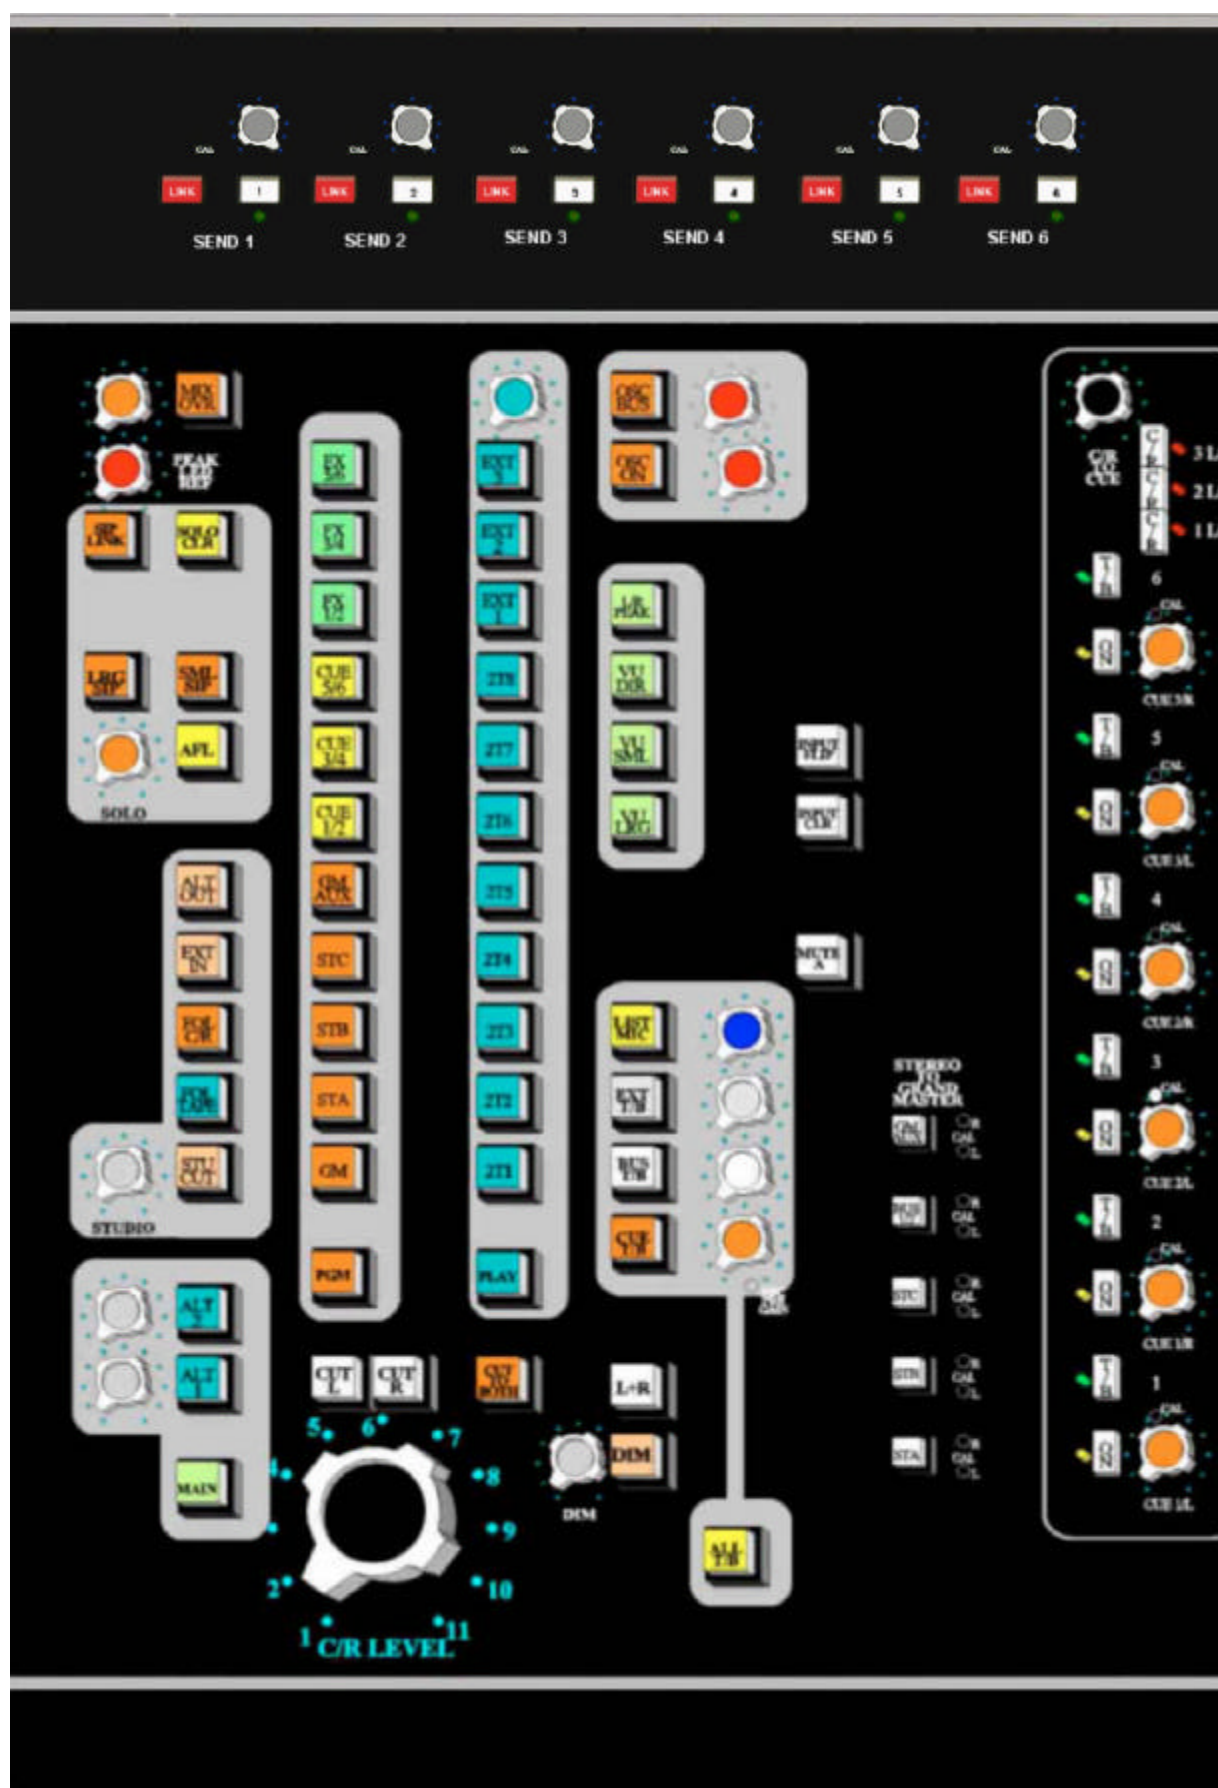

# The Legacy Series

All Discrete...Without Delay!!

Legacy Plus

"It's plain and simple: the 'API Sound' with its discrete design has a superior tone that can't be matched!"

Kooster McAllister - Record Plant Remote  
New York, NY

## Legacy Plus

- 24 Main Busses
- 12 Aux Sends (3 stereo)
- 3 Stereo Busses
- Dual Input (inline)

## Legacy

- 16 Main Busses
- 6 Auxes (1 stereo)
- 2 Stereo Busses
- All Input or Split

Legacy

## Fader Options

- Manual
- Automix
- Automix Plus